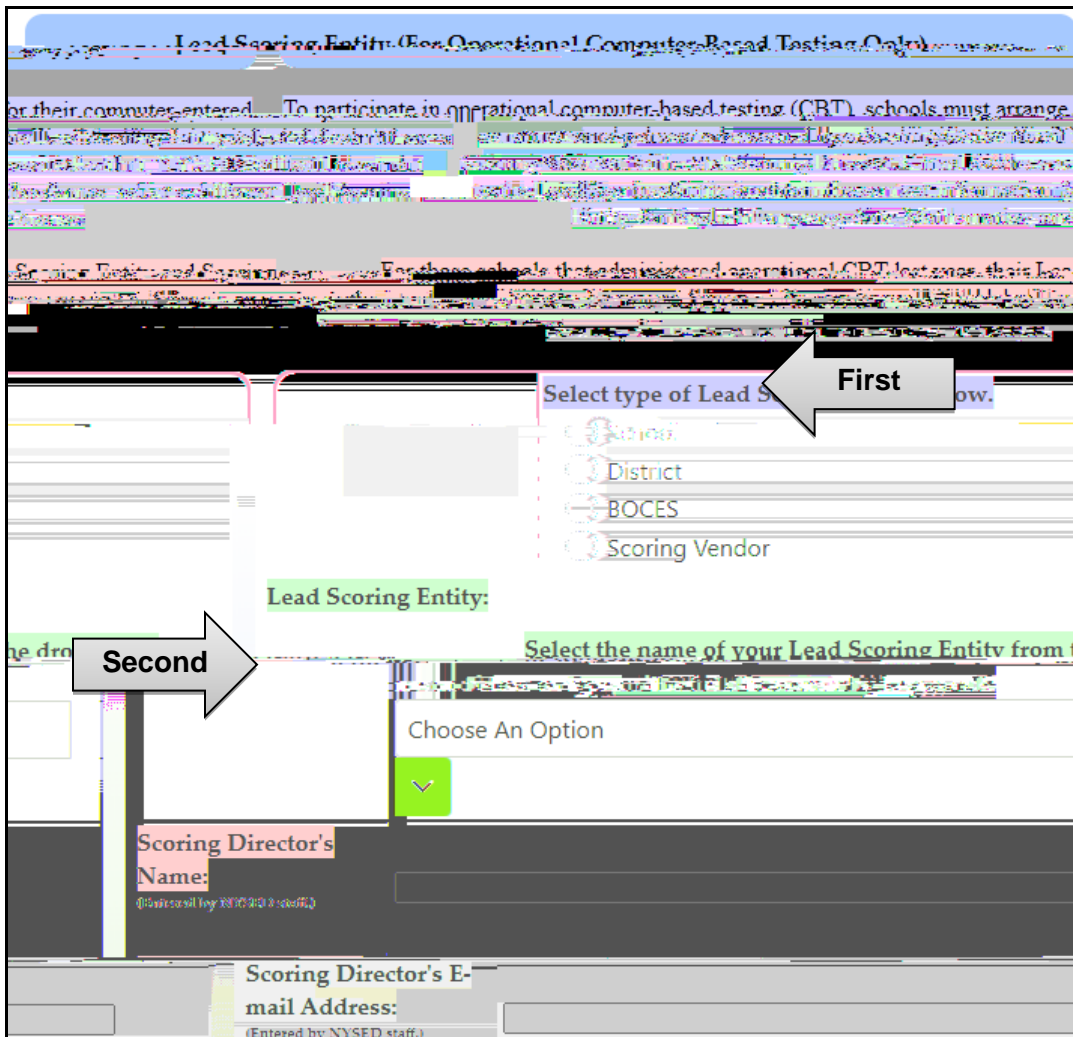

2. Schools that will be administering operational CBT must then select their Lead Scoring Entity.