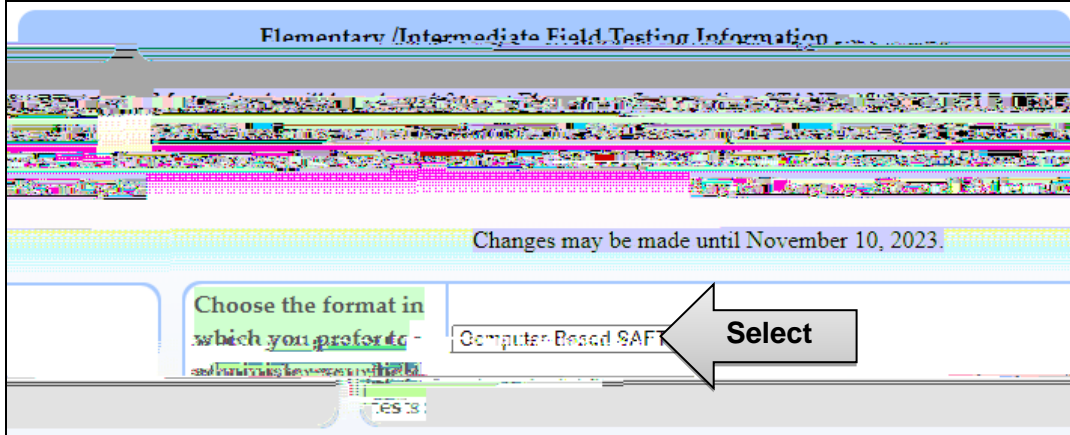

**NYSED Online Examination Request System
2023 24 School Year
Grades 3 8 English Language Arts (ELA) and Mathematics Tests and
Grades 5 and 8 Science Tests**

---

1. Select Computer-Based or Paper-Based Stand-Alone Field Test Format (ELA and Math only).